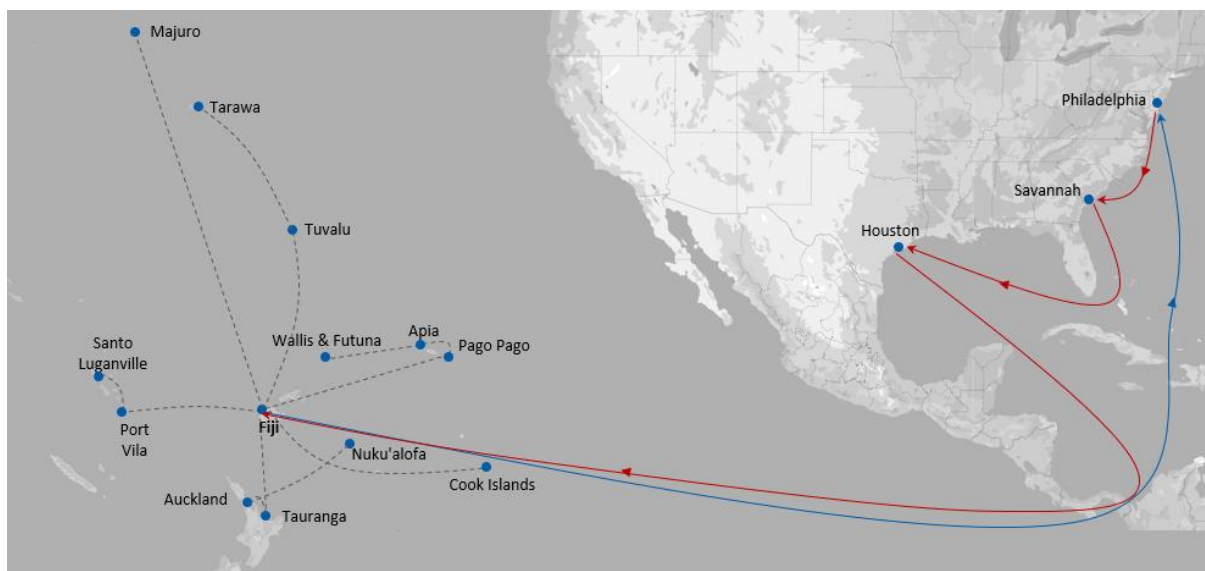

18 March 2022

NPDL brings the USA and South Pacific closer than ever

Dear Valued Customers,

We are excited to introduce a brand-new service to you. The *USA Fiji Direct* will be a **direct service from the USA East Coast to the South Pacific**.

Commencing April, NPDL will connect you to the key USA ports of Philadelphia, Savannah, and Houston to Fiji and our extensive South Pacific network. The newest vessel of our fleet, the *Capitaine Baret*, will offer market-leading transit times on a bi-monthly rotation.

Service Map

Transam New Zealand Ltd and Transam Australia as agents for Neptune Pacific Direct Line Pte Ltd.

NEW ZEALAND
Transam New Zealand Ltd
P O Box 137085
Parnell, Auckland 1151
Level One, 29 Heather Street
Parnell, Auckland New Zealand
Phone: +64 9 308 3939
www.npdlship.com